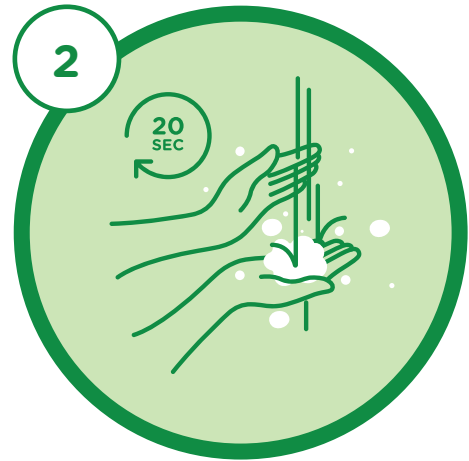

Let's all keep 1.5m apart

BE COVIDSAFE

Good hygiene is in your hands.

Wet hands with running warm water and apply soap.

Rub hands and lather for at least 20 seconds.

Rinse hands under running warm water.

Dry hands thoroughly with a clean towel.